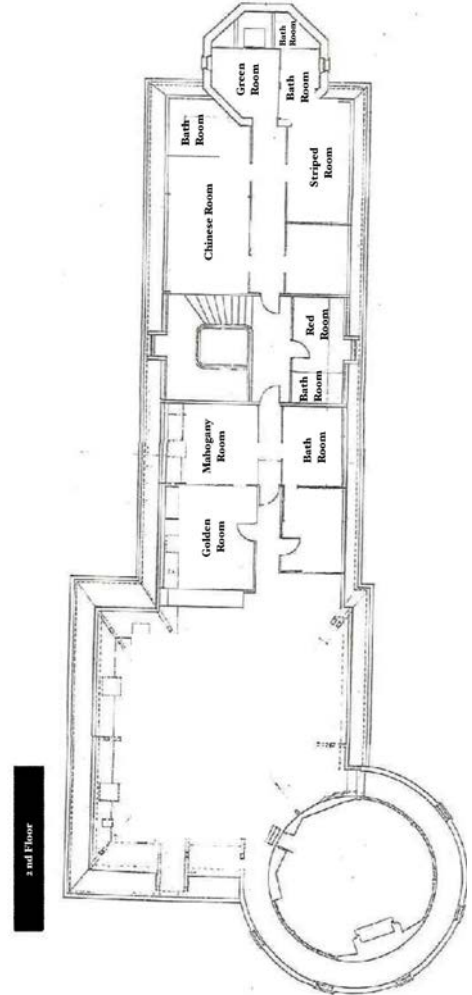

Location

Chateau Le Grand Perray

Location:

Château Du Grand Perray
72500 La Bruère-sur-Loir, France

Floor Plan

Chateau Le Grand Perray

Prayer Room

Chateau Le Grand Perray

Ground Floor

Room Allocations

Chateau Le Grand Perray

Accommodation:

15 double bedrooms in the Château, both recently refurbished to fit the period style. The bedrooms offer antique furnishing but in a comfortable and luxury setting and many have stunning views.