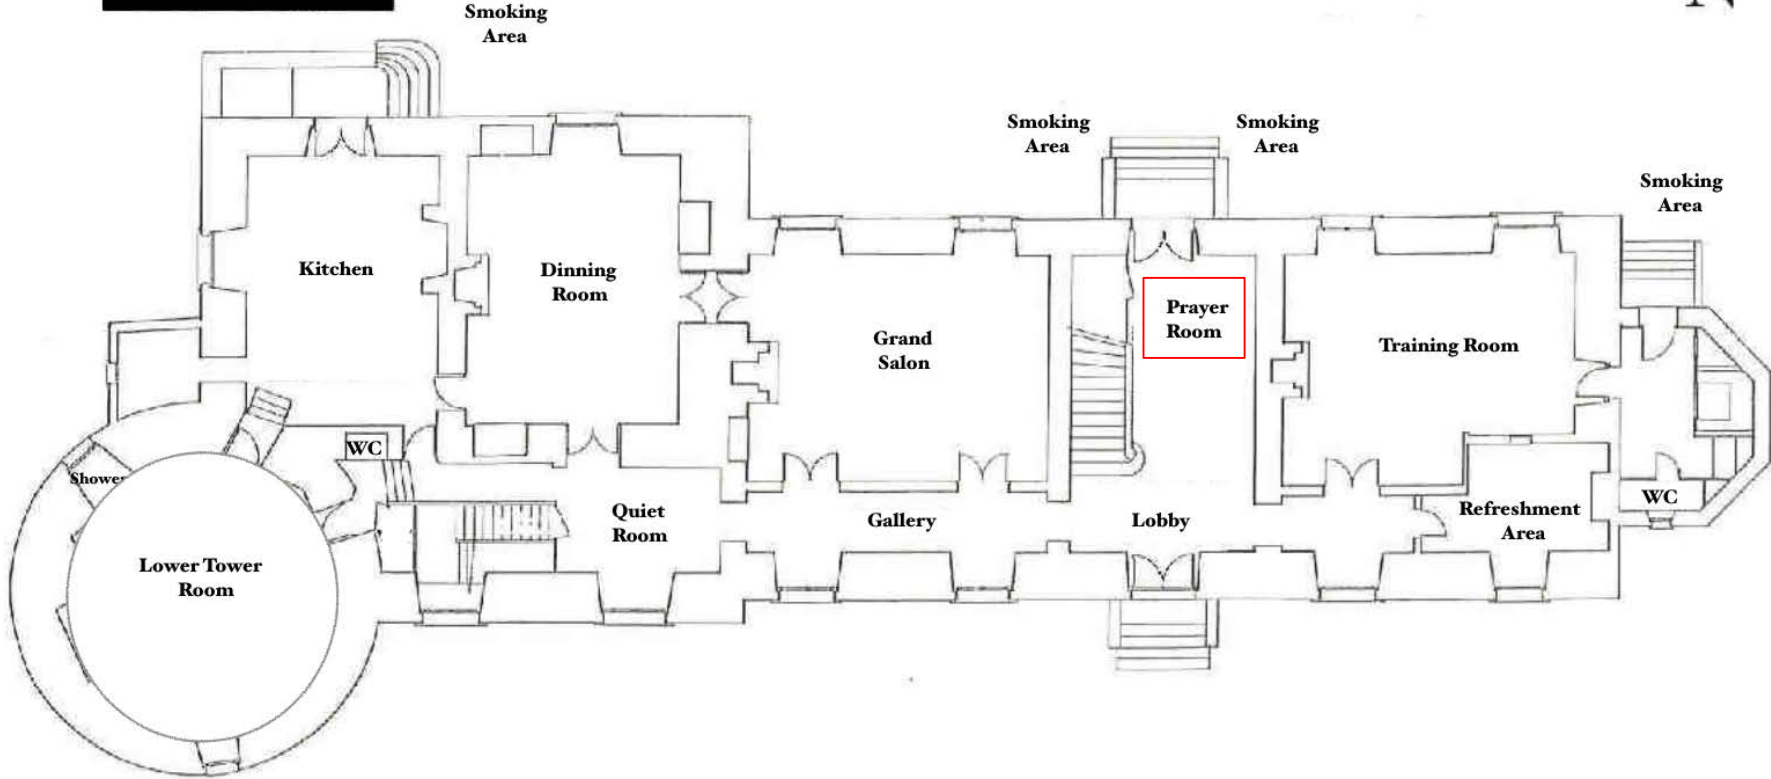

Ground Floor

Room Allocations

Chateau Le Grand Perray

Accommodation:

15 double bedrooms in the Château, both recently refurbished to fit the period style. The bedrooms offer antique furnishing but in a comfortable and luxury setting and many have stunning views.