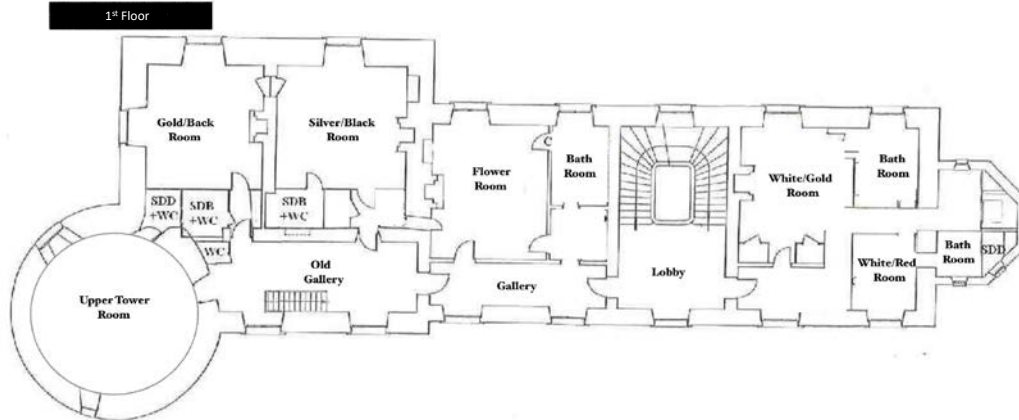

Floor Plan

Chateau Le Grand Perray