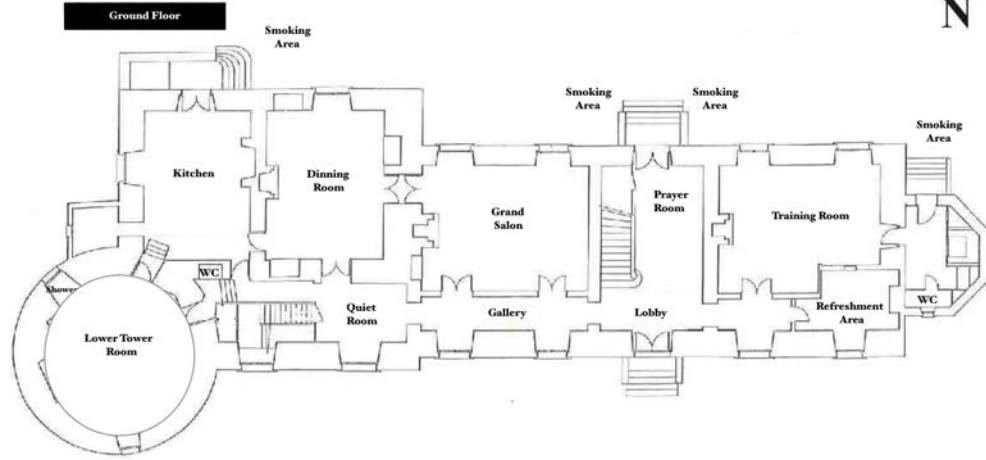

Floor Plan

Chateau Le Grand Perray