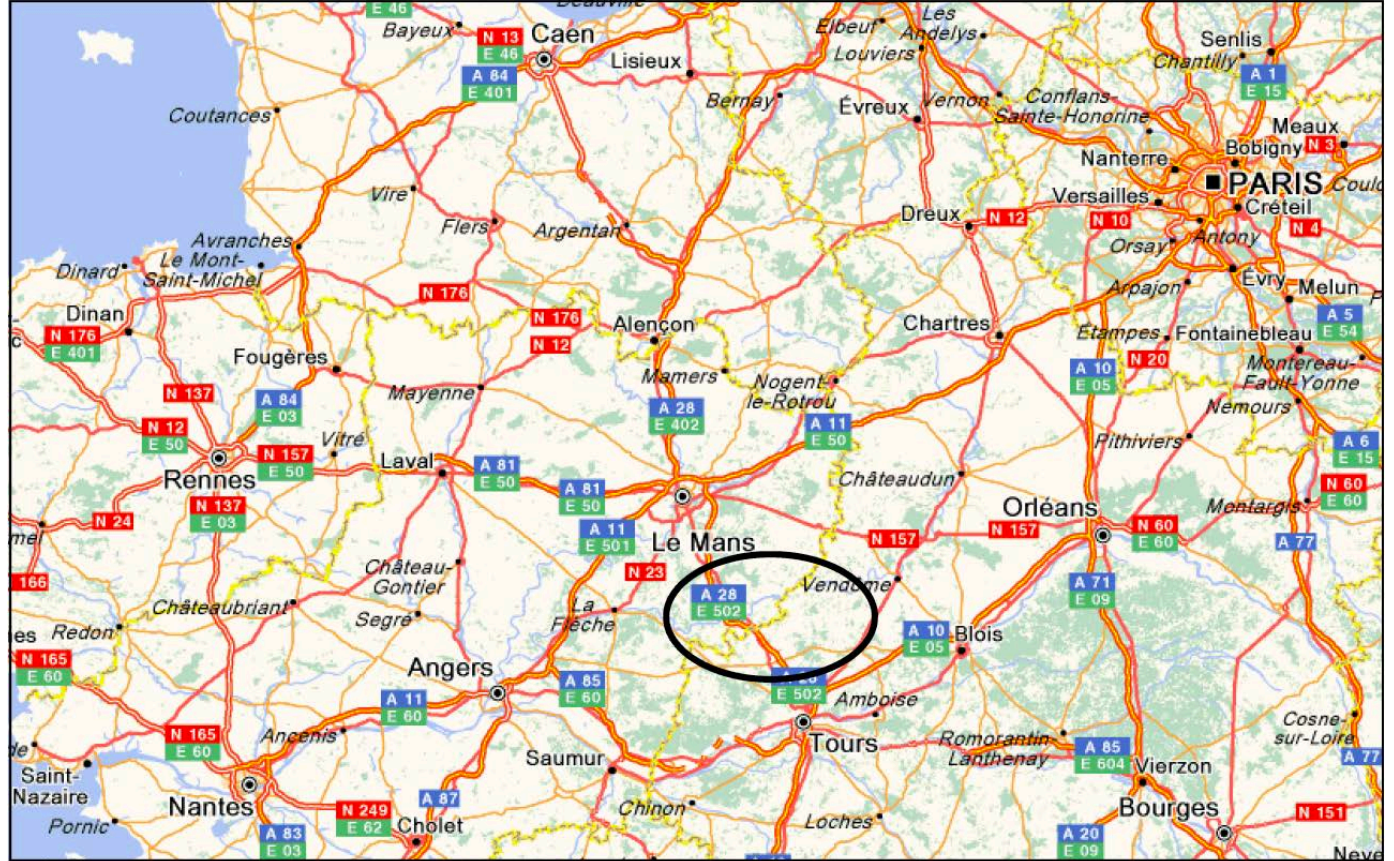

Chateau Le Grand Perray

Chateau Le Grand Perray

The Castle is nestled in the beautiful Loir Valley and close to the historic cities of Tour and Le Mans.

The Castle can accommodate events for executive delegates, with several larger conference, meeting and dining rooms. All of them decorated in the periodic 9th, 15th and 18th century style, but modernized to match our 21st century living with electronic equipment for projectors, flat screens, innovation work walls etc.

Location

Chateau Le Grand Perray

Location:

Château Du Grand Perray
72500 La Bruère-sur-Loir, France

Floor Plan

Chateau Le Grand Perray

Prayer Room

Chateau Le Grand Perray